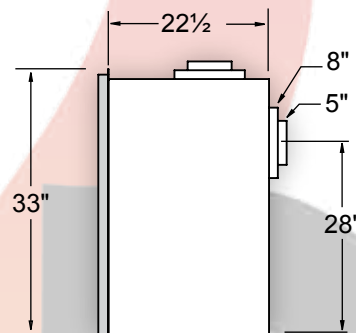

L52DF Reference Dimensions

Top View

Front View

Side View

Models Included: L52DFN L52FL
L52DFNE L52DFLE

Consult the owner's manual for complete installation instructions and proper clearances to combustible surfaces prior to installing fireplace.
All specifications, framing dimensions, product designs, materials and colors are subject to change without notice. The actual flame pattern and color may vary slightly from the illustrations. Diagrams and illustrations are not to scale.