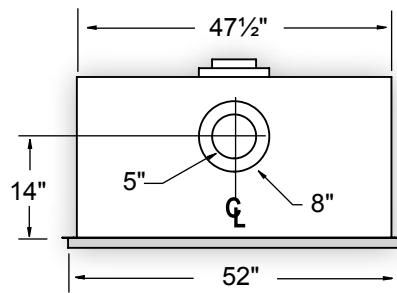

L52DF Reference Dimensions

Top View

Front View

Side View

Models Included: L52DFN L52FL
L52DFNE L52DFLE

Consult the owner's manual for complete installation instructions and proper clearances to combustible surfaces prior to installing fireplace.
All specifications, framing dimensions, product designs, materials and colors are subject to change without notice. The actual flame pattern and color may vary slightly from the illustrations. Diagrams and illustrations are not to scale.