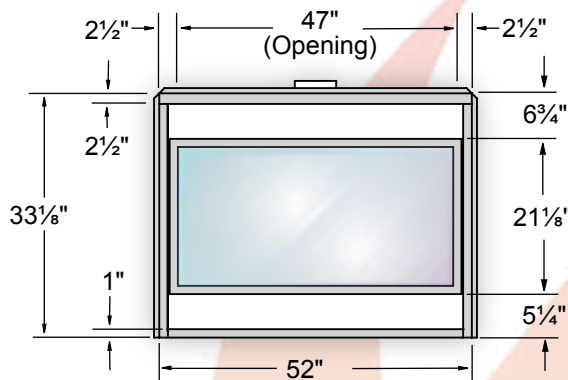

L52DF Reference Dimensions

Top View

Front View

Side View

Models Included: L52DFN L52FL
L52DFNE L52DFLE

Consult the owner's manual for complete installation instructions and proper clearances to combustible surfaces prior to installing fireplace.
All specifications, framing dimensions, product designs, materials and colors are subject to change without notice. The actual flame pattern and color may vary slightly from the illustrations. Diagrams and illustrations are not to scale.