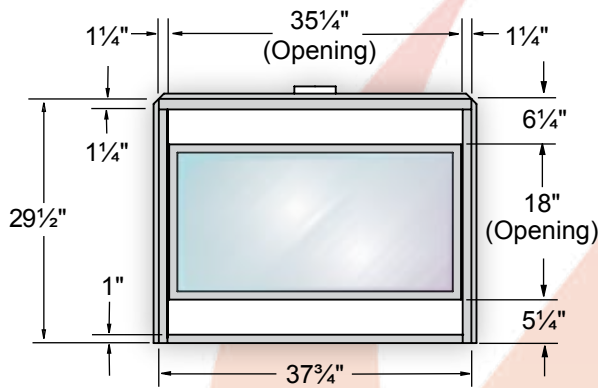

L38DF Reference Dimensions

Top View

Front View

Side View

Models Included: L38DFN L38DFL
L38DFNI L38DFLI

Consult the owner's manual for complete installation instructions and proper clearances to combustible surfaces prior to installing fireplace.
All specifications, framing dimensions, product designs, materials and colors are subject to change without notice. The actual flame pattern and color may vary slightly from the illustrations. Diagrams and illustrations are not to scale.